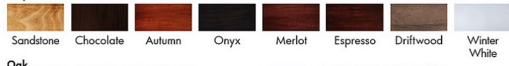

Color Options

Last Updated Friday, 13 February 2015 11:46

Maple

Oak

Cherry