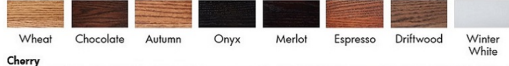

Color Options

Last Updated Friday, 13 February 2015 11:46

Maple

Oak

Cherry